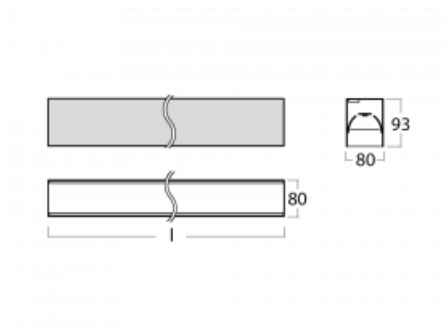

# Lina80-S

05S-200B-40GGD/830, B

EPD®

Lina80-S luminaires are available in recessed, surface, suspended or wall mounted versions, including the illuminated corner segments. Lina80-S system luminaire can be used to create different shapes or long lines, with special joints that prevent any light to shine through, creating thus a seamless visual effect, suitable for small offices as well as big halls.

## Technical drawing

Type of installation	Recessed, Surface, Wall mounted, Suspended, 3 circuit track
Light distribution	Direct
Luminaire shape	Linear
Colour of the luminaires	Black
Material	Aluminium
Lifetime	L90/B50 50 000 hours
Warranty	5 years
Description of luminaires	Luminaire recessed/surface/wall mounted/suspended/3 circuit track
Dimensions	2244 mm × 80 mm × 93 mm
Light source	LED MODUL
Type of optical system	MP PRO UGR
Luminous flux*	5300 lm
Colour Temperature	3000 K warm white
Luminous efficacy	129 lm/W
MacAdam Light source	2
Colour rendering index	80
UGR max. X=4H Y=8H, ρ=70,50,20	18.9