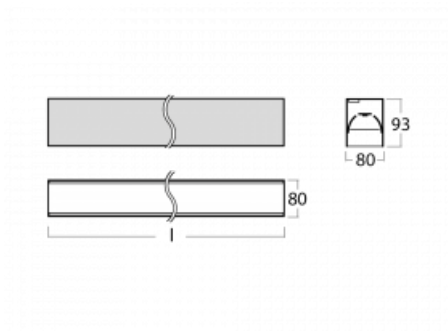

Luminaire

Lina80-S

05S-200B-40GGD/830, B

EPD®

Lina80-S luminaires are available in recessed, surface, suspended or wall mounted versions, including the illuminated corner segments. Lina80-S system luminaire can be used to create different shapes or long lines, with special joints that prevent any light to shine through, creating thus a seamless visual effect, suitable for small offices as well as big halls.

Technical drawing

Type of installation	Recessed, Surface, Wall mounted, Suspended, 3 circuit track
Light distribution	Direct
Luminaire shape	Linear
Colour of the luminaires	Black
Material	Aluminium
Lifetime	L90/B50 50 000 hours
Warranty	5 years
Description of luminaires	Luminaire recessed/surface/wall mounted/suspended/3 circuit track
Dimensions	2244 mm × 80 mm × 93 mm
Light source	LED MODUL
Type of optical system	Microprisma low UGR
Luminous flux	5300 lm ± 10 %
Colour Temperature	3000 K warm white
Luminous efficacy	129 lm/W
MacAdam Light source	2
Colour rendering index	80
UGR max. X=4H Y=8H, ρ=70,50,20	18.9

00-20900, F
 bracket for installation
 of suspended type of
 profile as recessed
 trimless

00-21300, B
 Lipo80-S, Lina80-S -
 pendant profile for track
 luminaires; l = 1122mm

00-21301, B
 Lipo80-S, Lina80-S -
 pendant profile for track
 luminaires; l = 2242mm