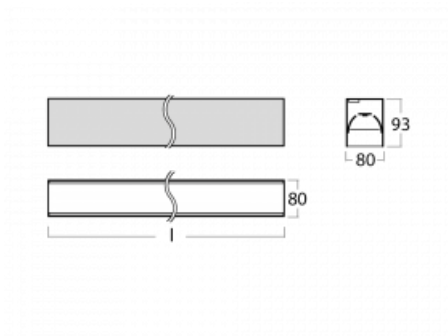

Luminaire

Lina80-S

05S-200B-35GGM3/840, W

EPD®

Lina80-S luminaires are available in recessed, surface, suspended or wall mounted versions, including the illuminated corner segments. Lina80-S system luminaire can be used to create different shapes or long lines, with special joints that prevent any light to shine through, creating thus a seamless visual effect, suitable for small offices as well as big halls.

Technical drawing

Type of installation	Recessed, Surface, Wall mounted, Suspended, 3 circuit track
Light distribution	Direct
Luminaire shape	Linear
Colour of the luminaires	White
Material	Aluminium
Lifetime	L90/B50 50 000 hours
Warranty	2 years
Description of luminaires	Luminaire recessed/surface/wall mounted/suspended/3 circuit track
Dimensions	1964 mm × 80 mm × 93 mm
Light source	LED MODUL
Type of optical system	MP PRO UGR
Luminous flux*	4830 lm
Colour Temperature	4000 K cool white
Luminous efficacy	135 lm/W
MacAdam Light source	2
Colour rendering index	80
UGR max. X=4H Y=8H, ρ=70,50,20	19

00-20900, F
 bracket for installation
 of suspended type of
 profile as recessed
 trimless

00-21300, W
 Lipo80-S, Lina80-S -
 pendant profile for track
 luminaires; l = 1122mm

00-21301, W
 Lipo80-S, Lina80-S -
 pendant profile for track
 luminaires; l = 2242mm