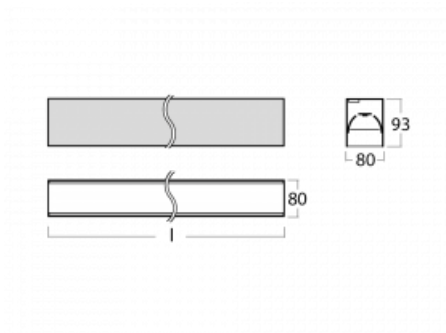

Luminaire

Lina80-S

05S-200B-35GGM3/840, B

EPD®

Lina80-S luminaires are available in recessed, surface, suspended or wall mounted versions, including the illuminated corner segments. Lina80-S system luminaire can be used to create different shapes or long lines, with special joints that prevent any light to shine through, creating thus a seamless visual effect, suitable for small offices as well as big halls.

Technical drawing

| | |
|-----------------------------------|---|
| Type of installation | Recessed, Surface, Wall mounted, Suspended, 3 circuit track |
| Light distribution | Direct |
| Luminaire shape | Linear |
| Colour of the luminaires | Black |
| Material | Aluminium |
| Lifetime | L90/B50 50 000 hours |
| Warranty | 2 years |
| Description of luminaires | Luminaire recessed/surface/wall mounted/suspended/3 circuit track |
| Dimensions | 1964 mm × 80 mm × 93 mm |
| Light source | LED MODUL |
| Type of optical system | Microprisma low UGR |
| Luminous flux | 4830 lm ± 10 % |
| Colour Temperature | 4000 K cool white |
| Luminous efficacy | 135 lm/W |
| MacAdam Light source | 2 |
| Colour rendering index | 80 |
| UGR max. X=4H Y=8H, ρ=70,50,20 | 19 |

00-20900, F
 bracket for installation
 of suspended type of
 profile as recessed
 trimless

00-21300, B
 Lipo80-S, Lina80-S -
 pendant profile for track
 luminaires; l = 1122mm

00-21301, B
 Lipo80-S, Lina80-S -
 pendant profile for track
 luminaires; l = 2242mm