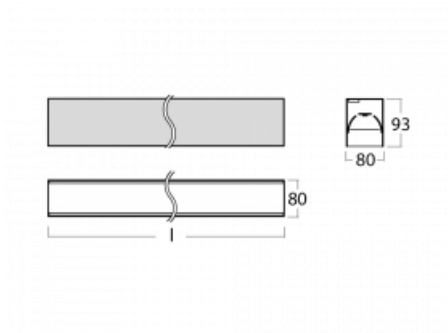

# Lina80-S

05S-200B-35GGM3/830, B

EPD®

Lina80-S luminaires are available in recessed, surface, suspended or wall mounted versions, including the illuminated corner segments. Lina80-S system luminaire can be used to create different shapes or long lines, with special joints that prevent any light to shine through, creating thus a seamless visual effect, suitable for small offices as well as big halls.

## Technical drawing

Type of installation	Recessed, Surface, Wall mounted, Suspended, 3 circuit track
Light distribution	Direct
Luminaire shape	Linear
Colour of the luminaires	Black
Material	Aluminium
Lifetime	L90/B50 50 000 hours
Warranty	2 years
Description of luminaires	Luminaire recessed/surface/wall mounted/suspended/3 circuit track
Dimensions	1964 mm × 80 mm × 93 mm
Light source	LED MODUL
Type of optical system	Microprisma low UGR
Luminous flux	4630 lm ± 10 %
Colour Temperature	3000 K warm white
Luminous efficacy	129 lm/W
MacAdam Light source	2
Colour rendering index	80
UGR max. X=4H Y=8H, ρ=70,50,20	18.9

**00-20700, B**  
 2 pcs of wall fastening  
 Lipo/Lina

**00-20900, F**  
 bracket for installation  
 of suspended type of  
 profile as recessed  
 trimless

**00-21300, B**  
 Lipo80-S, Lina80-S -  
 pendant profile for track  
 luminaires; l = 1122mm