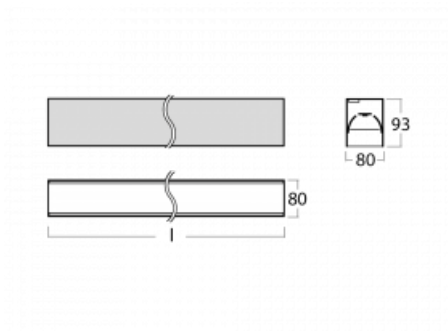

Luminaire

Lina80-S

05S-200B-35GGE/840, S

EPD®

Lina80-S luminaires are available in recessed, surface, suspended or wall mounted versions, including the illuminated corner segments. Lina80-S system luminaire can be used to create different shapes or long lines, with special joints that prevent any light to shine through, creating thus a seamless visual effect, suitable for small offices as well as big halls.

Technical drawing

Type of installation	Recessed, Surface, Wall mounted, Suspended, 3 circuit track
Light distribution	Direct
Luminaire shape	Linear
Colour of the luminaires	Silver
Material	Aluminium
Lifetime	L90/B50 50 000 hours
Warranty	5 years
Description of luminaires	Luminaire recessed/surface/wall mounted/suspended/3 circuit track
Dimensions	1964 mm × 80 mm × 93 mm
Light source	LED MODUL
Type of optical system	MP PRO UGR
Luminous flux*	4830 lm
Colour Temperature	4000 K cool white
Luminous efficacy	135 lm/W
MacAdam Light source	2
Colour rendering index	80
UGR max. X=4H Y=8H, ρ=70,50,20	19

00-00352, K
 cable 3x0,75 2000mm

00-00358, K
 cable 3x0,75 4000mm

00-00360, K
 cable 3x0,75 6000mm

00-00363, K
 cable 5x1,5 2000mm

00-00364, K
 cable 5x1,5 4000mm

00-00365, K
 cable 5x1,5 6000mm

00-00370, S
 ceiling cup 80x80x32mm

00-21300, S
 Lipo80-S, Lina80-S -
 pendant profile for track
 luminaires; l = 1122mm

00-21301, S
 Lipo80-S, Lina80-S -
 pendant profile for track
 luminaires; l = 2242mm

00-51300, S
 set for suspension into
 3-phase track, non-
 dimmable luminaires