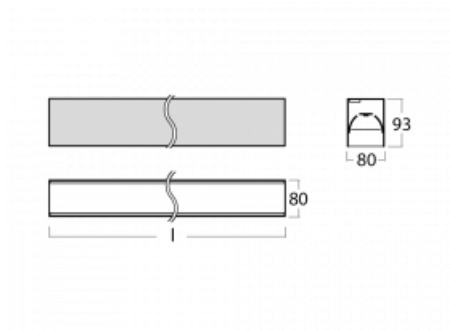

Luminaire

Lina80-S

05S-200B-35GGE/840, B

EPD®

Lina80-S luminaires are available in recessed, surface, suspended or wall mounted versions, including the illuminated corner segments. Lina80-S system luminaire can be used to create different shapes or long lines, with special joints that prevent any light to shine through, creating thus a seamless visual effect, suitable for small offices as well as big halls.

Technical drawing

Type of installation	Recessed, Surface, Wall mounted, Suspended, 3 circuit track
Light distribution	Direct
Luminaire shape	Linear
Colour of the luminaires	Black
Material	Aluminium
Lifetime	L90/B50 50 000 hours
Warranty	5 years
Description of luminaires	Luminaire recessed/surface/wall mounted/suspended/3 circuit track
Dimensions	1964 mm × 80 mm × 93 mm
Light source	LED MODUL
Type of optical system	Microprisma low UGR
Luminous flux	4830 lm ± 10 %
Colour Temperature	4000 K cool white
Luminous efficacy	135 lm/W
MacAdam Light source	2
Colour rendering index	80
UGR max. X=4H Y=8H, ρ=70,50,20	19

00-21300, B
 Lipo80-S, Lina80-S -
 pendant profile for track
 luminaires; l = 1122mm

00-21301, B
 Lipo80-S, Lina80-S -
 pendant profile for track
 luminaires; l = 2242mm

00-51300, B
 set for suspension into
 3-phase track, non-
 dimmable luminaires