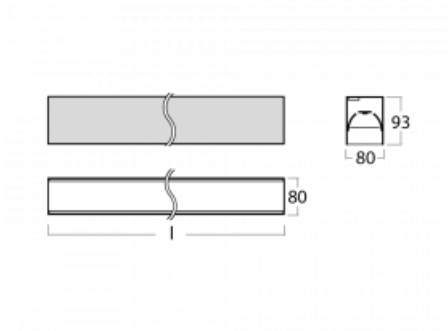

# Lina80-S

05S-200B-35GGD/830, S

EPD®

Lina80-S luminaires are available in recessed, surface, suspended or wall mounted versions, including the illuminated corner segments. Lina80-S system luminaire can be used to create different shapes or long lines, with special joints that prevent any light to shine through, creating thus a seamless visual effect, suitable for small offices as well as big halls.

## Technical drawing

Type of installation	Recessed, Surface, Wall mounted, Suspended, 3 circuit track
Light distribution	Direct
Luminaire shape	Linear
Colour of the luminaires	Silver
Material	Aluminium
Lifetime	L90/B50 50 000 hours
Warranty	5 years
Description of luminaires	Luminaire recessed/surface/wall mounted/suspended/3 circuit track
Dimensions	1964 mm × 80 mm × 93 mm
Light source	LED MODUL
Type of optical system	MP PRO UGR
Luminous flux*	4630 lm
Colour Temperature	3000 K warm white
Luminous efficacy	129 lm/W
MacAdam Light source	2
Colour rendering index	80
UGR max. X=4H Y=8H, ρ=70,50,20	18.9