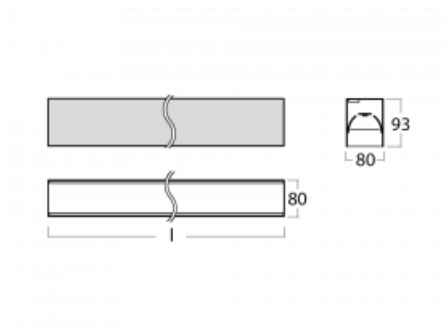

# Lina80-S

05S-200B-35GGD/830, B

EPD®

Lina80-S luminaires are available in recessed, surface, suspended or wall mounted versions, including the illuminated corner segments. Lina80-S system luminaire can be used to create different shapes or long lines, with special joints that prevent any light to shine through, creating thus a seamless visual effect, suitable for small offices as well as big halls.

## Technical drawing

Type of installation	Recessed, Surface, Wall mounted, Suspended, 3 circuit track
Light distribution	Direct
Luminaire shape	Linear
Colour of the luminaires	Black
Material	Aluminium
Lifetime	L90/B50 50 000 hours
Warranty	5 years
Description of luminaires	Luminaire recessed/surface/wall mounted/suspended/3 circuit track
Dimensions	1964 mm × 80 mm × 93 mm
Light source	LED MODUL
Type of optical system	Microprisma low UGR
Luminous flux	4630 lm ± 10 %
Colour Temperature	3000 K warm white
Luminous efficacy	129 lm/W
MacAdam Light source	2
Colour rendering index	80
UGR max. X=4H Y=8H, ρ=70,50,20	18.9