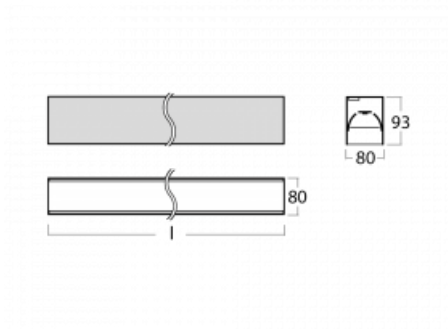

Luminaire

Lina80-S

05S-200B-30GGM3/840, W

EPD®

Lina80-S luminaires are available in recessed, surface, suspended or wall mounted versions, including the illuminated corner segments. Lina80-S system luminaire can be used to create different shapes or long lines, with special joints that prevent any light to shine through, creating thus a seamless visual effect, suitable for small offices as well as big halls.

Technical drawing

Type of installation	Recessed, Surface, Wall mounted, Suspended, 3 circuit track
Light distribution	Direct
Luminaire shape	Linear
Colour of the luminaires	White
Material	Aluminium
Lifetime	L90/B50 50 000 hours
Warranty	2 years
Description of luminaires	Luminaire recessed/surface/wall mounted/suspended/3 circuit track
Dimensions	1683 mm × 80 mm × 93 mm
Light source	LED MODUL
Type of optical system	MP PRO UGR
Luminous flux*	4140 lm
Colour Temperature	4000 K cool white
Luminous efficacy	133 lm/W
MacAdam Light source	2
Colour rendering index	80
UGR max. X=4H Y=8H, ρ=70,50,20	19

00-20900, F
 bracket for installation
 of suspended type of
 profile as recessed
 trimless

00-21300, W
 Lipo80-S, Lina80-S -
 pendant profile for track
 luminaires; l = 1122mm

00-21301, W
 Lipo80-S, Lina80-S -
 pendant profile for track
 luminaires; l = 2242mm