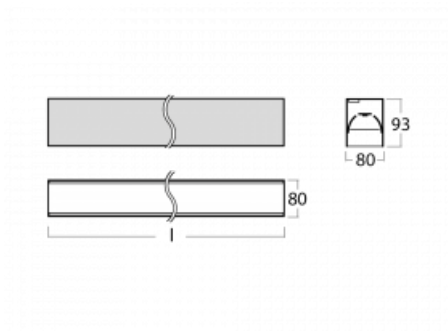

# Lina80-S

05S-200B-30GGM3/840, B

EPD®

Lina80-S luminaires are available in recessed, surface, suspended or wall mounted versions, including the illuminated corner segments. Lina80-S system luminaire can be used to create different shapes or long lines, with special joints that prevent any light to shine through, creating thus a seamless visual effect, suitable for small offices as well as big halls.

## Technical drawing

Type of installation	Recessed, Surface, Wall mounted, Suspended, 3 circuit track
Light distribution	Direct
Luminaire shape	Linear
Colour of the luminaires	Black
Material	Aluminium
Lifetime	L90/B50 50 000 hours
Warranty	2 years
Description of luminaires	Luminaire recessed/surface/wall mounted/suspended/3 circuit track
Dimensions	1683 mm × 80 mm × 93 mm
Light source	LED MODUL
Type of optical system	MP PRO UGR
Luminous flux*	4140 lm
Colour Temperature	4000 K cool white
Luminous efficacy	133 lm/W
MacAdam Light source	2
Colour rendering index	80
UGR max. X=4H Y=8H, ρ=70,50,20	19

**00-20700, B**  
2 pcs of wall fastening  
Lipo/Lina

**00-20900, F**  
bracket for installation  
of suspended type of  
profile as recessed  
trimless

**00-21300, B**  
Lipo80-S, Lina80-S -  
pendant profile for track  
luminaires; l = 1122mm