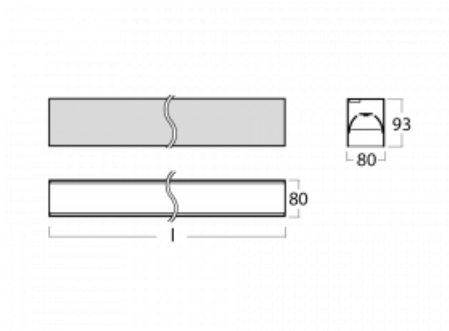

Luminaire

Lina80-S

05S-200B-30GGE/840, W

EPD®

Lina80-S luminaires are available in recessed, surface, suspended or wall mounted versions, including the illuminated corner segments. Lina80-S system luminaire can be used to create different shapes or long lines, with special joints that prevent any light to shine through, creating thus a seamless visual effect, suitable for small offices as well as big halls.

Technical drawing

Type of installation	Recessed, Surface, Wall mounted, Suspended, 3 circuit track
Light distribution	Direct
Luminaire shape	Linear
Colour of the luminaires	White
Material	Aluminium
Lifetime	L90/B50 50 000 hours
Warranty	5 years
Description of luminaires	Luminaire recessed/surface/wall mounted/suspended/3 circuit track
Dimensions	1683 mm × 80 mm × 93 mm
Light source	LED MODUL
Type of optical system	MP PRO UGR
Luminous flux*	4140 lm
Colour Temperature	4000 K cool white
Luminous efficacy	133 lm/W
MacAdam Light source	2
Colour rendering index	80
UGR max. X=4H Y=8H, ρ=70,50,20	19

00-00352, K
 cable 3x0,75 2000mm

00-00358, K
 cable 3x0,75 4000mm

00-00360, K
 cable 3x0,75 6000mm

00-00363, K
 cable 5x1,5 2000mm

00-00364, K
 cable 5x1,5 4000mm

00-00365, K
 cable 5x1,5 6000mm

00-00370, W
 ceiling cup 80x80x32mm

00-21300, W
 Lipo80-S, Lina80-S -
 pendant profile for track
 luminaires; l = 1122mm

00-21301, W
 Lipo80-S, Lina80-S -
 pendant profile for track
 luminaires; l = 2242mm

00-51300, W
 set for suspension into
 3-phase track, non-
 dimmable luminaires