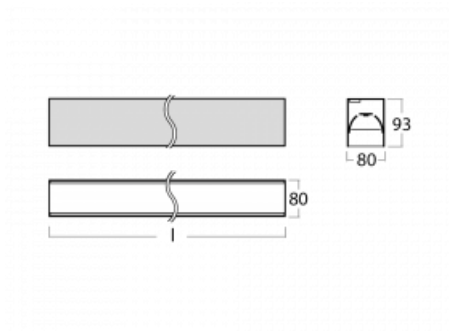

Luminaire

Lina80-S

05S-200B-30GGE/830, S

EPD®

Lina80-S luminaires are available in recessed, surface, suspended or wall mounted versions, including the illuminated corner segments. Lina80-S system luminaire can be used to create different shapes or long lines, with special joints that prevent any light to shine through, creating thus a seamless visual effect, suitable for small offices as well as big halls.

Technical drawing

Type of installation	Recessed, Surface, Wall mounted, Suspended, 3 circuit track
Light distribution	Direct
Luminaire shape	Linear
Colour of the luminaires	Silver
Material	Aluminium
Lifetime	L90/B50 50 000 hours
Warranty	5 years
Description of luminaires	Luminaire recessed/surface/wall mounted/suspended/3 circuit track
Dimensions	1683 mm × 80 mm × 93 mm
Light source	LED MODUL
Type of optical system	MP PRO UGR
Luminous flux*	3970 lm
Colour Temperature	3000 K warm white
Luminous efficacy	127 lm/W
MacAdam Light source	2
Colour rendering index	80
UGR max. X=4H Y=8H, ρ=70,50,20	18.9

00-21300, S
 Lipo80-S, Lina80-S -
 pendant profile for track
 luminaires; l = 1122mm

00-21301, S
 Lipo80-S, Lina80-S -
 pendant profile for track
 luminaires; l = 2242mm

00-51300, S
 set for suspension into
 3-phase track, non-
 dimmable luminaires