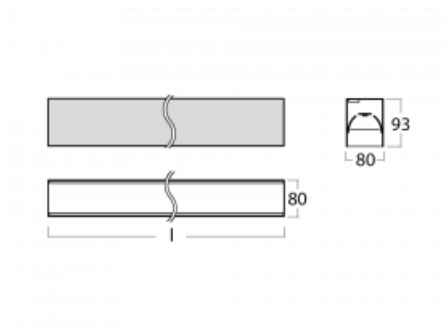

Luminaire

Lina80-S

05S-200B-25GGM3/830, B

EPD®

Lina80-S luminaires are available in recessed, surface, suspended or wall mounted versions, including the illuminated corner segments. Lina80-S system luminaire can be used to create different shapes or long lines, with special joints that prevent any light to shine through, creating thus a seamless visual effect, suitable for small offices as well as big halls.

Technical drawing

Type of installation	Recessed, Surface, Wall mounted, Suspended, 3 circuit track
Light distribution	Direct
Luminaire shape	Linear
Colour of the luminaires	Black
Material	Aluminium
Lifetime	L90/B50 50 000 hours
Warranty	2 years
Description of luminaires	Luminaire recessed/surface/wall mounted/suspended/3 circuit track
Dimensions	1403 mm × 80 mm × 93 mm
Light source	LED MODUL
Type of optical system	MP PRO UGR
Luminous flux*	3310 lm
Colour Temperature	3000 K warm white
Luminous efficacy	125 lm/W
MacAdam Light source	2
Colour rendering index	80
UGR max. X=4H Y=8H, ρ=70,50,20	18.9

00-20900, F
bracket for installation
of suspended type of
profile as recessed
trimless

00-21300, B
Lipo80-S, Lina80-S -
pendant profile for track
luminaires; l = 1122mm

00-21301, B
Lipo80-S, Lina80-S -
pendant profile for track
luminaires; l = 2242mm