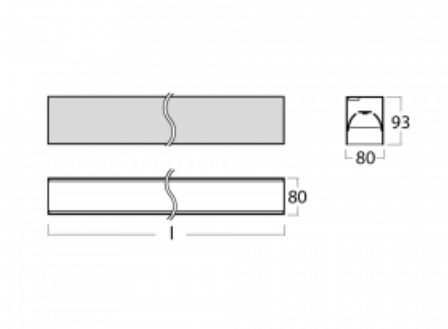

# Lina80-S

05S-200B-25GGE/840, S

EPD®

Lina80-S luminaires are available in recessed, surface, suspended or wall mounted versions, including the illuminated corner segments. Lina80-S system luminaire can be used to create different shapes or long lines, with special joints that prevent any light to shine through, creating thus a seamless visual effect, suitable for small offices as well as big halls.

## Technical drawing

Type of installation	Recessed, Surface, Wall mounted, Suspended, 3 circuit track
Light distribution	Direct
Luminaire shape	Linear
Colour of the luminaires	Silver
Material	Aluminium
Lifetime	L90/B50 50 000 hours
Warranty	5 years
Description of luminaires	Luminaire recessed/surface/wall mounted/suspended/3 circuit track
Dimensions	1403 mm × 80 mm × 93 mm
Light source	LED MODUL
Type of optical system	MP PRO UGR
Luminous flux*	3450 lm
Colour Temperature	4000 K cool white
Luminous efficacy	130 lm/W
MacAdam Light source	2
Colour rendering index	80
UGR max. X=4H Y=8H, ρ=70,50,20	19