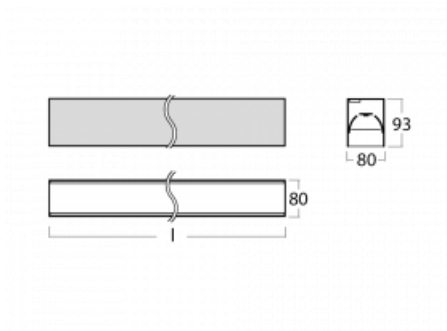

# Lina80-S

05S-200B-25GGE/840, B

EPD®

Lina80-S luminaires are available in recessed, surface, suspended or wall mounted versions, including the illuminated corner segments. Lina80-S system luminaire can be used to create different shapes or long lines, with special joints that prevent any light to shine through, creating thus a seamless visual effect, suitable for small offices as well as big halls.

## Technical drawing

Type of installation	Recessed, Surface, Wall mounted, Suspended, 3 circuit track
Light distribution	Direct
Luminaire shape	Linear
Colour of the luminaires	Black
Material	Aluminium
Lifetime	L90/B50 50 000 hours
Warranty	5 years
Description of luminaires	Luminaire recessed/surface/wall mounted/suspended/3 circuit track
Dimensions	1403 mm × 80 mm × 93 mm
Light source	LED MODUL
Type of optical system	Microprisma low UGR
Luminous flux	3450 lm ± 10 %
Colour Temperature	4000 K cool white
Luminous efficacy	130 lm/W
MacAdam Light source	2
Colour rendering index	80
UGR max. X=4H Y=8H, ρ=70,50,20	19