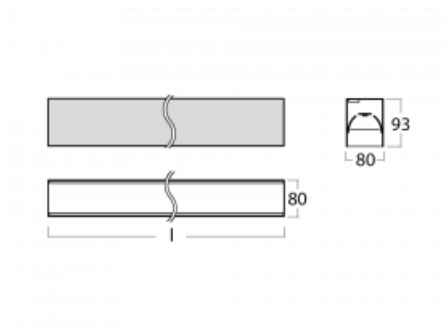

# Lina80-S

05S-200B-25GGE/840, B

EPD®

Lina80-S luminaires are available in recessed, surface, suspended or wall mounted versions, including the illuminated corner segments. Lina80-S system luminaire can be used to create different shapes or long lines, with special joints that prevent any light to shine through, creating thus a seamless visual effect, suitable for small offices as well as big halls.

## Technical drawing

Type of installation	Recessed, Surface, Wall mounted, Suspended, 3 circuit track
Light distribution	Direct
Luminaire shape	Linear
Colour of the luminaires	Black
Material	Aluminium
Lifetime	L90/B50 50 000 hours
Warranty	5 years
Description of luminaires	Luminaire recessed/surface/wall mounted/suspended/3 circuit track
Dimensions	1403 mm × 80 mm × 93 mm
Light source	LED MODUL
Type of optical system	MP PRO UGR
Luminous flux*	3450 lm
Colour Temperature	4000 K cool white
Luminous efficacy	130 lm/W
MacAdam Light source	2
Colour rendering index	80
UGR max. X=4H Y=8H, ρ=70,50,20	19