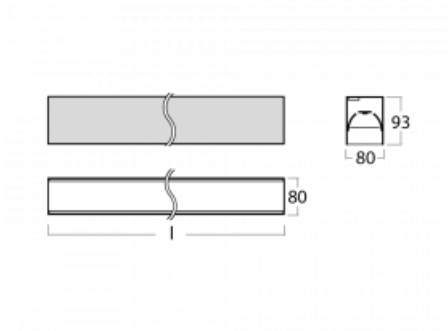

Luminaire

Lina80-S

05S-200B-25GGE/830, S

EPD®

Lina80-S luminaires are available in recessed, surface, suspended or wall mounted versions, including the illuminated corner segments. Lina80-S system luminaire can be used to create different shapes or long lines, with special joints that prevent any light to shine through, creating thus a seamless visual effect, suitable for small offices as well as big halls.

Technical drawing

Type of installation	Recessed, Surface, Wall mounted, Suspended, 3 circuit track
Light distribution	Direct
Luminaire shape	Linear
Colour of the luminaires	Silver
Material	Aluminium
Lifetime	L90/B50 50 000 hours
Warranty	5 years
Description of luminaires	Luminaire recessed/surface/wall mounted/suspended/3 circuit track
Dimensions	1403 mm × 80 mm × 93 mm
Light source	LED MODUL
Type of optical system	MP PRO UGR
Luminous flux*	3310 lm
Colour Temperature	3000 K warm white
Luminous efficacy	125 lm/W
MacAdam Light source	2
Colour rendering index	80
UGR max. X=4H Y=8H, ρ=70,50,20	18.9

00-00352, K
 cable 3x0,75 2000mm

00-00358, K
 cable 3x0,75 4000mm

00-00360, K
 cable 3x0,75 6000mm

00-00363, K
 cable 5x1,5 2000mm

00-00364, K
 cable 5x1,5 4000mm

00-00365, K
 cable 5x1,5 6000mm

00-00370, S
 ceiling cup 80x80x32mm

00-21300, S
 Lipo80-S, Lina80-S -
 pendant profile for track
 luminaires; l = 1122mm

00-21301, S
 Lipo80-S, Lina80-S -
 pendant profile for track
 luminaires; l = 2242mm

00-51300, S
 set for suspension into
 3-phase track, non-
 dimmable luminaires