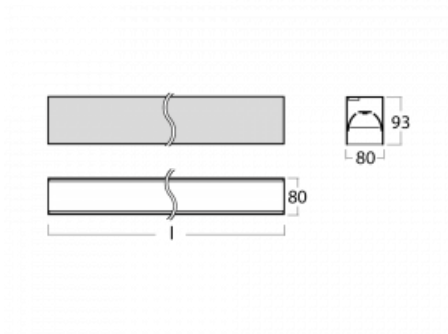

Luminaire

Lina80-S

05S-200B-25GGE/830, B

EPD®

Lina80-S luminaires are available in recessed, surface, suspended or wall mounted versions, including the illuminated corner segments. Lina80-S system luminaire can be used to create different shapes or long lines, with special joints that prevent any light to shine through, creating thus a seamless visual effect, suitable for small offices as well as big halls.

Technical drawing

Type of installation	Recessed, Surface, Wall mounted, Suspended, 3 circuit track
Light distribution	Direct
Luminaire shape	Linear
Colour of the luminaires	Black
Material	Aluminium
Lifetime	L90/B50 50 000 hours
Warranty	5 years
Description of luminaires	Luminaire recessed/surface/wall mounted/suspended/3 circuit track
Dimensions	1403 mm × 80 mm × 93 mm
Light source	LED MODUL
Type of optical system	MP PRO UGR
Luminous flux*	3310 lm
Colour Temperature	3000 K warm white
Luminous efficacy	125 lm/W
MacAdam Light source	2
Colour rendering index	80
UGR max. X=4H Y=8H, ρ=70,50,20	18.9

00-21300, B
 Lipo80-S, Lina80-S -
 pendant profile for track
 luminaires; l = 1122mm

00-21301, B
 Lipo80-S, Lina80-S -
 pendant profile for track
 luminaires; l = 2242mm

00-51300, B
 set for suspension into
 3-phase track, non-
 dimmable luminaires