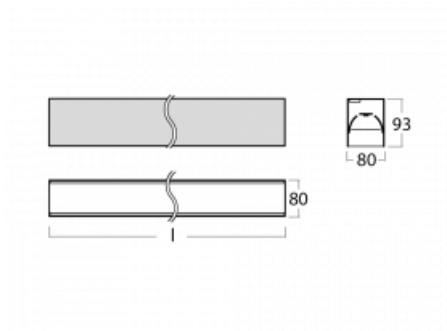

# Lina80-S

05S-200B-25GGD/840, S

EPD®

Lina80-S luminaires are available in recessed, surface, suspended or wall mounted versions, including the illuminated corner segments. Lina80-S system luminaire can be used to create different shapes or long lines, with special joints that prevent any light to shine through, creating thus a seamless visual effect, suitable for small offices as well as big halls.

## Technical drawing

Type of installation	Recessed, Surface, Wall mounted, Suspended, 3 circuit track
Light distribution	Direct
Luminaire shape	Linear
Colour of the luminaires	Silver
Material	Aluminium
Lifetime	L90/B50 50 000 hours
Warranty	5 years
Description of luminaires	Luminaire recessed/surface/wall mounted/suspended/3 circuit track
Dimensions	1403 mm × 80 mm × 93 mm
Light source	LED MODUL
Type of optical system	MP PRO UGR
Luminous flux*	3450 lm
Colour Temperature	4000 K cool white
Luminous efficacy	130 lm/W
MacAdam Light source	2
Colour rendering index	80
UGR max. X=4H Y=8H, ρ=70,50,20	19