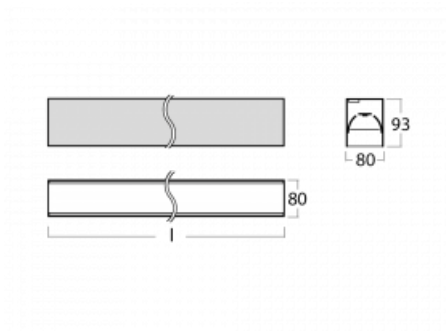

# Lina80-S

05S-200B-25GGD/840, B

EPD®

Lina80-S luminaires are available in recessed, surface, suspended or wall mounted versions, including the illuminated corner segments. Lina80-S system luminaire can be used to create different shapes or long lines, with special joints that prevent any light to shine through, creating thus a seamless visual effect, suitable for small offices as well as big halls.

## Technical drawing

Type of installation	Recessed, Surface, Wall mounted, Suspended, 3 circuit track
Light distribution	Direct
Luminaire shape	Linear
Colour of the luminaires	Black
Material	Aluminium
Lifetime	L90/B50 50 000 hours
Warranty	5 years
Description of luminaires	Luminaire recessed/surface/wall mounted/suspended/3 circuit track
Dimensions	1403 mm × 80 mm × 93 mm
Light source	LED MODUL
Type of optical system	Microprisma low UGR
Luminous flux	3450 lm ± 10 %
Colour Temperature	4000 K cool white
Luminous efficacy	130 lm/W
MacAdam Light source	2
Colour rendering index	80
UGR max. X=4H Y=8H, ρ=70,50,20	19