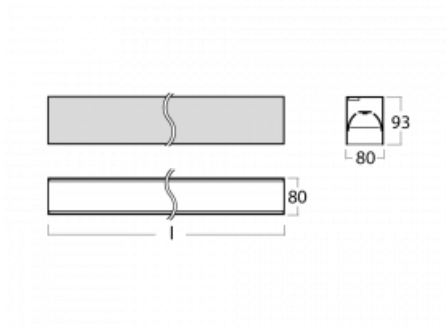

Luminaire

Lina80-S

05S-200B-25GGD/830, S

EPD®

Lina80-S luminaires are available in recessed, surface, suspended or wall mounted versions, including the illuminated corner segments. Lina80-S system luminaire can be used to create different shapes or long lines, with special joints that prevent any light to shine through, creating thus a seamless visual effect, suitable for small offices as well as big halls.

Technical drawing

Type of installation	Recessed, Surface, Wall mounted, Suspended, 3 circuit track
Light distribution	Direct
Luminaire shape	Linear
Colour of the luminaires	Silver
Material	Aluminium
Lifetime	L90/B50 50 000 hours
Warranty	5 years
Description of luminaires	Luminaire recessed/surface/wall mounted/suspended/3 circuit track
Dimensions	1403 mm × 80 mm × 93 mm
Light source	LED MODUL
Type of optical system	MP PRO UGR
Luminous flux*	3310 lm
Colour Temperature	3000 K warm white
Luminous efficacy	125 lm/W
MacAdam Light source	2
Colour rendering index	80
UGR max. X=4H Y=8H, ρ=70,50,20	18.9

Curve

Luminaire power input* 26.5 W

Connection of the luminaires DALI

Electrical voltage 220-240V

Frequency 50/60Hz

⊕ CE IP 40

*±10 %

Downloads

00-20900, F
 bracket for installation
 of suspended type of
 profile as recessed
 trimless

00-21300, S
 Lipo80-S, Lina80-S -
 pendant profile for track
 luminaires; l = 1122mm

00-21301, S
 Lipo80-S, Lina80-S -
 pendant profile for track
 luminaires; l = 2242mm