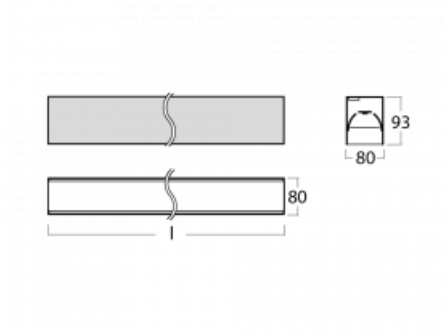

Luminaire

Lina80-S

05S-200B-25GGD/830, B

EPD®

Lina80-S luminaires are available in recessed, surface, suspended or wall mounted versions, including the illuminated corner segments. Lina80-S system luminaire can be used to create different shapes or long lines, with special joints that prevent any light to shine through, creating thus a seamless visual effect, suitable for small offices as well as big halls.

Technical drawing

Type of installation	Recessed, Surface, Wall mounted, Suspended, 3 circuit track
Light distribution	Direct
Luminaire shape	Linear
Colour of the luminaires	Black
Material	Aluminium
Lifetime	L90/B50 50 000 hours
Warranty	5 years
Description of luminaires	Luminaire recessed/surface/wall mounted/suspended/3 circuit track
Dimensions	1403 mm × 80 mm × 93 mm
Light source	LED MODUL
Type of optical system	Microprisma low UGR
Luminous flux	3310 lm ± 10 %
Colour Temperature	3000 K warm white
Luminous efficacy	125 lm/W
MacAdam Light source	2
Colour rendering index	80
UGR max. X=4H Y=8H, ρ=70,50,20	18.9