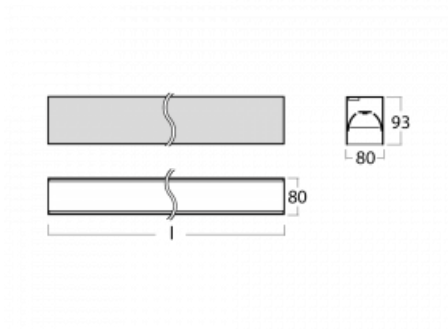

Luminaire

Lina80-S

05S-200B-20GGM3/840, B

EPD®

Lina80-S luminaires are available in recessed, surface, suspended or wall mounted versions, including the illuminated corner segments. Lina80-S system luminaire can be used to create different shapes or long lines, with special joints that prevent any light to shine through, creating thus a seamless visual effect, suitable for small offices as well as big halls.

Technical drawing

Type of installation	Recessed, Surface, Wall mounted, Suspended, 3 circuit track
Light distribution	Direct
Luminaire shape	Linear
Colour of the luminaires	Black
Material	Aluminium
Lifetime	L90/B50 50 000 hours
Warranty	2 years
Description of luminaires	Luminaire recessed/surface/wall mounted/suspended/3 circuit track
Dimensions	1122 mm × 80 mm × 93 mm
Light source	LED MODUL
Type of optical system	Microprisma low UGR
Luminous flux	2760 lm ± 10 %
Colour Temperature	4000 K cool white
Luminous efficacy	127 lm/W
MacAdam Light source	2
Colour rendering index	80
UGR max. X=4H Y=8H, ρ=70,50,20	19

00-21300, B
Lipo80-S, Lina80-S -
pendant profile for track
luminaires; l = 1122mm

00-21301, B
Lipo80-S, Lina80-S -
pendant profile for track
luminaires; l = 2242mm

00-51300, B
set for suspension into
3-phase track, non-
dimmable luminaires