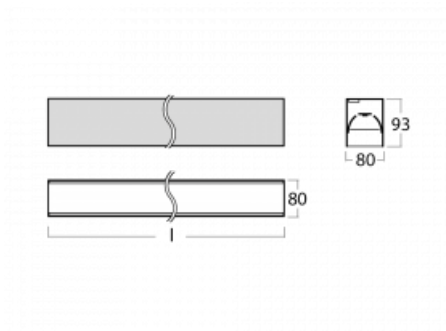

# Lina80-S

05S-200B-20GGM3/840, B

**EPD®**

Lina80-S luminaires are available in recessed, surface, suspended or wall mounted versions, including the illuminated corner segments. Lina80-S system luminaire can be used to create different shapes or long lines, with special joints that prevent any light to shine through, creating thus a seamless visual effect, suitable for small offices as well as big halls.

**Technical drawing**

|                                   |   |
|-----------------------------------|---|
| Type of installation              | Recessed, Surface, Wall mounted, Suspended, 3 circuit track       |
| Light distribution                | Direct  |
| Luminaire shape                   | Linear  |
| Colour of the luminaires          | Black   |
| Material                          | Aluminium   |
| Lifetime                          | L90/B50 50 000 hours  |
| Warranty                          | 2 years   |
| Description of luminaires         | Luminaire recessed/surface/wall mounted/suspended/3 circuit track |
| Dimensions                        | 1122 mm × 80 mm × 93 mm   |
| Light source                      | LED MODUL   |
| Type of optical system            | MP PRO UGR  |
| Luminous flux*                    | 2760 lm   |
| Colour Temperature                | 4000 K cool white   |
| Luminous efficacy                 | 127 lm/W  |
| MacAdam Light source              | 2   |
| Colour rendering index            | 80  |
| UGR max. X=4H<br>Y=8H, ρ=70,50,20 | 19  |

**00-20700, B**  
2 pcs of wall fastening  
Lipo/Lina

**00-20900, F**  
bracket for installation  
of suspended type of  
profile as recessed  
trimless

**00-21300, B**  
Lipo80-S, Lina80-S -  
pendant profile for track  
luminaires; l = 1122mm