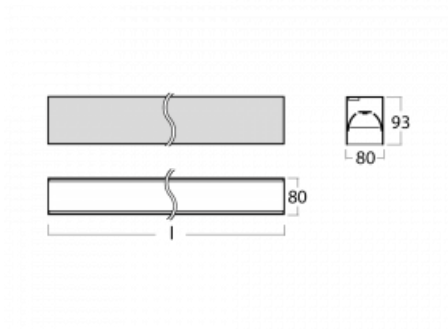

Luminaire

Lina80-S

05S-200B-20GGM3/830, W

EPD®

Lina80-S luminaires are available in recessed, surface, suspended or wall mounted versions, including the illuminated corner segments. Lina80-S system luminaire can be used to create different shapes or long lines, with special joints that prevent any light to shine through, creating thus a seamless visual effect, suitable for small offices as well as big halls.

Technical drawing

Type of installation	Recessed, Surface, Wall mounted, Suspended, 3 circuit track
Light distribution	Direct
Luminaire shape	Linear
Colour of the luminaires	White
Material	Aluminium
Lifetime	L90/B50 50 000 hours
Warranty	2 years
Description of luminaires	Luminaire recessed/surface/wall mounted/suspended/3 circuit track
Dimensions	1122 mm × 80 mm × 93 mm
Light source	LED MODUL
Type of optical system	MP PRO UGR
Luminous flux*	2650 lm
Colour Temperature	3000 K warm white
Luminous efficacy	122 lm/W
MacAdam Light source	2
Colour rendering index	80
UGR max. X=4H Y=8H, ρ=70,50,20	18.9

00-20900, F
 bracket for installation
 of suspended type of
 profile as recessed
 trimless

00-21300, W
 Lipo80-S, Lina80-S -
 pendant profile for track
 luminaires; l = 1122mm

00-21301, W
 Lipo80-S, Lina80-S -
 pendant profile for track
 luminaires; l = 2242mm