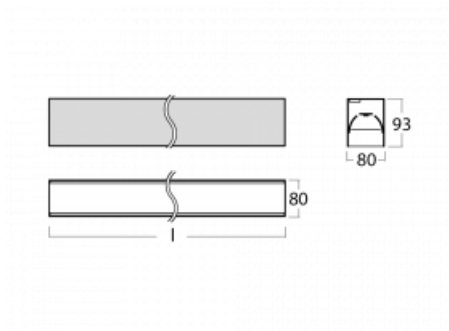

Luminaire

Lina80-S

05S-200B-20GGM3/830, B

EPD®

Lina80-S luminaires are available in recessed, surface, suspended or wall mounted versions, including the illuminated corner segments. Lina80-S system luminaire can be used to create different shapes or long lines, with special joints that prevent any light to shine through, creating thus a seamless visual effect, suitable for small offices as well as big halls.

Technical drawing

Type of installation	Recessed, Surface, Wall mounted, Suspended, 3 circuit track
Light distribution	Direct
Luminaire shape	Linear
Colour of the luminaires	Black
Material	Aluminium
Lifetime	L90/B50 50 000 hours
Warranty	2 years
Description of luminaires	Luminaire recessed/surface/wall mounted/suspended/3 circuit track
Dimensions	1122 mm × 80 mm × 93 mm
Light source	LED MODUL
Type of optical system	Microprisma low UGR
Luminous flux	2650 lm ± 10 %
Colour Temperature	3000 K warm white
Luminous efficacy	122 lm/W
MacAdam Light source	2
Colour rendering index	80
UGR max. X=4H Y=8H, ρ=70,50,20	18.9

00-21300, B
Lipo80-S, Lina80-S -
pendant profile for track
luminaires; l = 1122mm

00-21301, B
Lipo80-S, Lina80-S -
pendant profile for track
luminaires; l = 2242mm

00-51300, B
set for suspension into
3-phase track, non-
dimmable luminaires