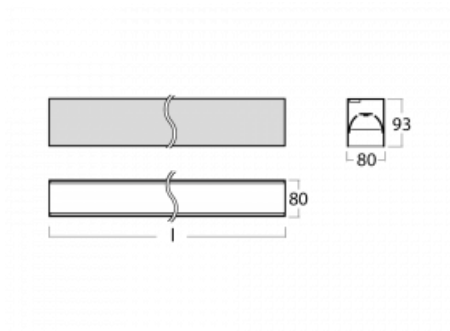

Luminaire

Lina80-S

05S-200B-20GGE/840, S

EPD®

Lina80-S luminaires are available in recessed, surface, suspended or wall mounted versions, including the illuminated corner segments. Lina80-S system luminaire can be used to create different shapes or long lines, with special joints that prevent any light to shine through, creating thus a seamless visual effect, suitable for small offices as well as big halls.

Technical drawing

Type of installation	Recessed, Surface, Wall mounted, Suspended, 3 circuit track
Light distribution	Direct
Luminaire shape	Linear
Colour of the luminaires	Silver
Material	Aluminium
Lifetime	L90/B50 50 000 hours
Warranty	5 years
Description of luminaires	Luminaire recessed/surface/wall mounted/suspended/3 circuit track
Dimensions	1122 mm × 80 mm × 93 mm
Light source	LED MODUL
Type of optical system	MP PRO UGR
Luminous flux*	2760 lm
Colour Temperature	4000 K cool white
Luminous efficacy	127 lm/W
MacAdam Light source	2
Colour rendering index	80
UGR max. X=4H Y=8H, ρ=70,50,20	19

00-00352, K
 cable 3x0,75 2000mm

00-00358, K
 cable 3x0,75 4000mm

00-00360, K
 cable 3x0,75 6000mm

00-00363, K
 cable 5x1,5 2000mm

00-00364, K
 cable 5x1,5 4000mm

00-00365, K
 cable 5x1,5 6000mm

00-00370, S
 ceiling cup 80x80x32mm

00-21300, S
 Lipo80-S, Lina80-S -
 pendant profile for track
 luminaires; l = 1122mm

00-21301, S
 Lipo80-S, Lina80-S -
 pendant profile for track
 luminaires; l = 2242mm

00-51300, S
 set for suspension into
 3-phase track, non-
 dimmable luminaires