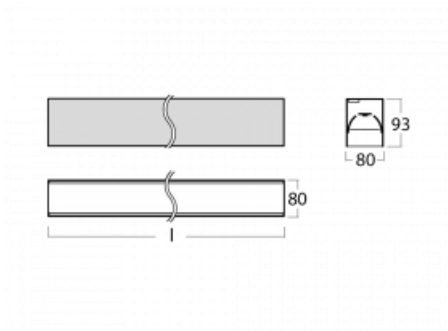

Luminaire

Lina80-S

05S-200B-20GGE/830, B

EPD®

Lina80-S luminaires are available in recessed, surface, suspended or wall mounted versions, including the illuminated corner segments. Lina80-S system luminaire can be used to create different shapes or long lines, with special joints that prevent any light to shine through, creating thus a seamless visual effect, suitable for small offices as well as big halls.

Technical drawing

Type of installation	Recessed, Surface, Wall mounted, Suspended, 3 circuit track
Light distribution	Direct
Luminaire shape	Linear
Colour of the luminaires	Black
Material	Aluminium
Lifetime	L90/B50 50 000 hours
Warranty	5 years
Description of luminaires	Luminaire recessed/surface/wall mounted/suspended/3 circuit track
Dimensions	1122 mm × 80 mm × 93 mm
Light source	LED MODUL
Type of optical system	MP PRO UGR
Luminous flux*	2650 lm
Colour Temperature	3000 K warm white
Luminous efficacy	122 lm/W
MacAdam Light source	2
Colour rendering index	80
UGR max. X=4H Y=8H, ρ=70,50,20	18.9

00-21300, B
Lipo80-S, Lina80-S -
pendant profile for track
luminaires; l = 1122mm

00-21301, B
Lipo80-S, Lina80-S -
pendant profile for track
luminaires; l = 2242mm

00-51300, B
set for suspension into
3-phase track, non-
dimmable luminaires