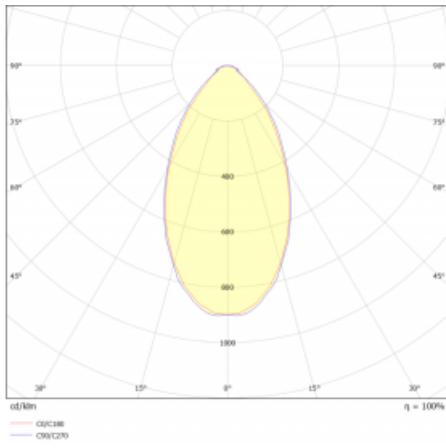

Curve

Luminaire power input* 21.8 W

Connection of the luminaires DALI

Electrical voltage 220-240V

Frequency 50/60Hz

⊕ CE IP 40

*±10 %