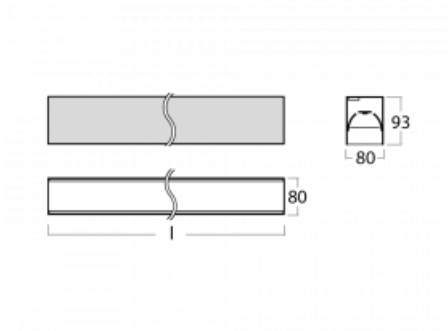

Luminaire

Lina80-S

05S-200B-20GGD/840, B

EPD®

Lina80-S luminaires are available in recessed, surface, suspended or wall mounted versions, including the illuminated corner segments. Lina80-S system luminaire can be used to create different shapes or long lines, with special joints that prevent any light to shine through, creating thus a seamless visual effect, suitable for small offices as well as big halls.

Technical drawing

Type of installation	Recessed, Surface, Wall mounted, Suspended, 3 circuit track
Light distribution	Direct
Luminaire shape	Linear
Colour of the luminaires	Black
Material	Aluminium
Lifetime	L90/B50 50 000 hours
Warranty	5 years
Description of luminaires	Luminaire recessed/surface/wall mounted/suspended/3 circuit track
Dimensions	1122 mm × 80 mm × 93 mm
Light source	LED MODUL
Type of optical system	Microprisma low UGR
Luminous flux	2760 lm ± 10 %
Colour Temperature	4000 K cool white
Luminous efficacy	127 lm/W
MacAdam Light source	2
Colour rendering index	80
UGR max. X=4H Y=8H, ρ=70,50,20	19