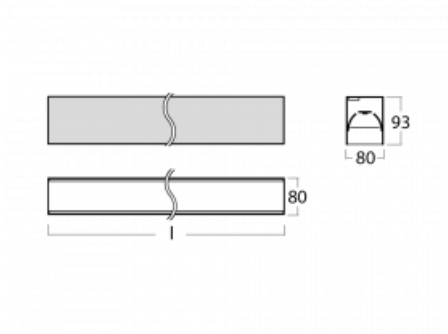

# Lina80-S

05S-200B-20GGD/830, W

EPD®

Lina80-S luminaires are available in recessed, surface, suspended or wall mounted versions, including the illuminated corner segments. Lina80-S system luminaire can be used to create different shapes or long lines, with special joints that prevent any light to shine through, creating thus a seamless visual effect, suitable for small offices as well as big halls.

## Technical drawing

Type of installation	Recessed, Surface, Wall mounted, Suspended, 3 circuit track
Light distribution	Direct
Luminaire shape	Linear
Colour of the luminaires	White
Material	Aluminium
Lifetime	L90/B50 50 000 hours
Warranty	5 years
Description of luminaires	Luminaire recessed/surface/wall mounted/suspended/3 circuit track
Dimensions	1122 mm × 80 mm × 93 mm
Light source	LED MODUL
Type of optical system	MP PRO UGR
Luminous flux*	2650 lm
Colour Temperature	3000 K warm white
Luminous efficacy	122 lm/W
MacAdam Light source	2
Colour rendering index	80
UGR max. X=4H Y=8H, ρ=70,50,20	18.9

**00-21301, W**  
 Lipo80-S, Lina80-S -  
 pendant profile for track  
 luminaires; l = 2242mm

**00-51300, W**  
 set for suspension into  
 3-phase track, non-  
 dimmable luminaires

**00-51301, W**  
 set for suspension into  
 3-phase track, dimmable  
 luminaires