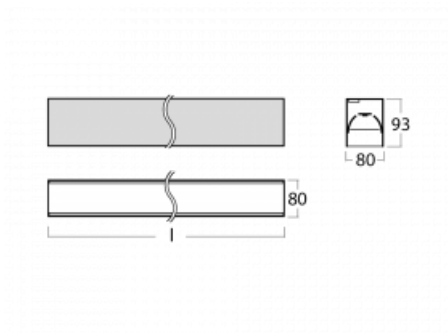

Luminaire

Lina80-S

05S-200B-15GGM3/840, B

EPD®

Lina80-S luminaires are available in recessed, surface, suspended or wall mounted versions, including the illuminated corner segments. Lina80-S system luminaire can be used to create different shapes or long lines, with special joints that prevent any light to shine through, creating thus a seamless visual effect, suitable for small offices as well as big halls.

Technical drawing

Type of installation	Recessed, Surface, Wall mounted, Suspended, 3 circuit track
Light distribution	Direct
Luminaire shape	Linear
Colour of the luminaires	Black
Material	Aluminium
Lifetime	L90/B50 50 000 hours
Warranty	2 years
Description of luminaires	Luminaire recessed/surface/wall mounted/suspended/3 circuit track
Dimensions	842 mm × 80 mm × 93 mm
Light source	LED MODUL
Type of optical system	MP PRO UGR
Luminous flux*	2070 lm
Colour Temperature	4000 K cool white
Luminous efficacy	127 lm/W
MacAdam Light source	2
Colour rendering index	80
UGR max. X=4H Y=8H, ρ=70,50,20	19

00-20900, F
 bracket for installation
 of suspended type of
 profile as recessed
 trimless

00-21300, B
 Lipo80-S, Lina80-S -
 pendant profile for track
 luminaires; l = 1122mm

00-21301, B
 Lipo80-S, Lina80-S -
 pendant profile for track
 luminaires; l = 2242mm