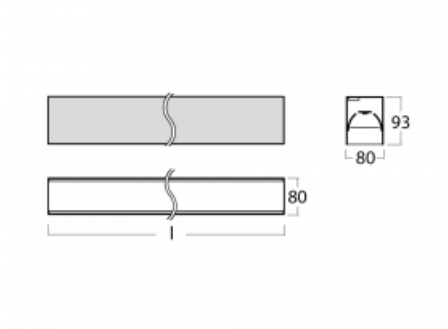

Luminaire

Lina80-S

05S-200B-15GGM3/830, S

EPD®

Lina80-S luminaires are available in recessed, surface, suspended or wall mounted versions, including the illuminated corner segments. Lina80-S system luminaire can be used to create different shapes or long lines, with special joints that prevent any light to shine through, creating thus a seamless visual effect, suitable for small offices as well as big halls.

Technical drawing

Type of installation	Recessed, Surface, Wall mounted, Suspended, 3 circuit track
Light distribution	Direct
Luminaire shape	Linear
Colour of the luminaires	Silver
Material	Aluminium
Lifetime	L90/B50 50 000 hours
Warranty	2 years
Description of luminaires	Luminaire recessed/surface/wall mounted/suspended/3 circuit track
Dimensions	842 mm × 80 mm × 93 mm
Light source	LED MODUL
Type of optical system	MP PRO UGR
Luminous flux*	1980 lm
Colour Temperature	3000 K warm white
Luminous efficacy	121 lm/W
MacAdam Light source	2
Colour rendering index	80
UGR max. X=4H Y=8H, ρ=70,50,20	18.9

00-20900, F
 bracket for installation
 of suspended type of
 profile as recessed
 trimless

00-21300, S
 Lipo80-S, Lina80-S -
 pendant profile for track
 luminaires; l = 1122mm

00-21301, S
 Lipo80-S, Lina80-S -
 pendant profile for track
 luminaires; l = 2242mm