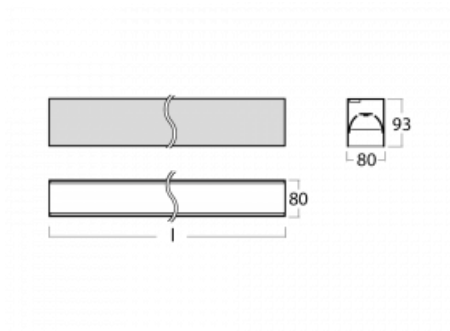

Luminaire

Lina80-S

05S-200B-15GGM3/830, B

EPD®

Lina80-S luminaires are available in recessed, surface, suspended or wall mounted versions, including the illuminated corner segments. Lina80-S system luminaire can be used to create different shapes or long lines, with special joints that prevent any light to shine through, creating thus a seamless visual effect, suitable for small offices as well as big halls.

Technical drawing

Type of installation	Recessed, Surface, Wall mounted, Suspended, 3 circuit track
Light distribution	Direct
Luminaire shape	Linear
Colour of the luminaires	Black
Material	Aluminium
Lifetime	L90/B50 50 000 hours
Warranty	2 years
Description of luminaires	Luminaire recessed/surface/wall mounted/suspended/3 circuit track
Dimensions	842 mm × 80 mm × 93 mm
Light source	LED MODUL
Type of optical system	MP PRO UGR
Luminous flux*	1980 lm
Colour Temperature	3000 K warm white
Luminous efficacy	121 lm/W
MacAdam Light source	2
Colour rendering index	80
UGR max. X=4H Y=8H, ρ=70,50,20	18.9

00-20900, F
 bracket for installation
 of suspended type of
 profile as recessed
 trimless

00-21300, B
 Lipo80-S, Lina80-S -
 pendant profile for track
 luminaires; l = 1122mm

00-21301, B
 Lipo80-S, Lina80-S -
 pendant profile for track
 luminaires; l = 2242mm