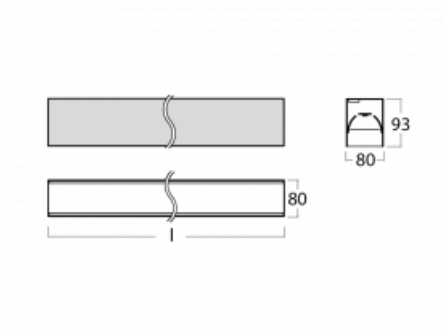

# Lina80-S

05S-200B-15GGE/840, W

EPD®

Lina80-S luminaires are available in recessed, surface, suspended or wall mounted versions, including the illuminated corner segments. Lina80-S system luminaire can be used to create different shapes or long lines, with special joints that prevent any light to shine through, creating thus a seamless visual effect, suitable for small offices as well as big halls.

## Technical drawing

Type of installation	Recessed, Surface, Wall mounted, Suspended, 3 circuit track
Light distribution	Direct
Luminaire shape	Linear
Colour of the luminaires	White
Material	Aluminium
Lifetime	L90/B50 50 000 hours
Warranty	5 years
Description of luminaires	Luminaire recessed/surface/wall mounted/suspended/3 circuit track
Dimensions	842 mm × 80 mm × 93 mm
Light source	LED MODUL
Type of optical system	MP PRO UGR
Luminous flux	2070 lm ± 10 %
Colour Temperature	4000 K cool white
Luminous efficacy	127 lm/W
MacAdam Light source	2
Colour rendering index	80
UGR max. X=4H Y=8H, ρ=70,50,20	19

**00-20700, W**  
 2 pcs of wall fastening  
 Lipo/Lina

**00-20900, F**  
 bracket for installation  
 of suspended type of  
 profile as recessed  
 trimless

**00-21300, W**  
 Lipo80-S, Lina80-S -  
 pendant profile for track  
 luminaires; l = 1122mm

**00-21301, W**  
 Lipo80-S, Lina80-S -  
 pendant profile for track  
 luminaires; l = 2242mm

**00-51300, W**  
 set for suspension into  
 3-phase track, non-  
 dimmable luminaires

**00-51301, W**  
 set for suspension into  
 3-phase track, dimmable  
 luminaires