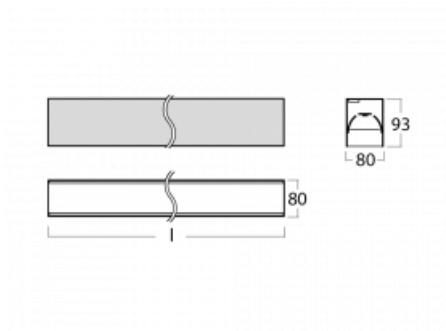

Luminaire

Lina80-S

05S-200B-15GGE/840, W

EPD®

Lina80-S luminaires are available in recessed, surface, suspended or wall mounted versions, including the illuminated corner segments. Lina80-S system luminaire can be used to create different shapes or long lines, with special joints that prevent any light to shine through, creating thus a seamless visual effect, suitable for small offices as well as big halls.

Technical drawing

Type of installation	Recessed, Surface, Wall mounted, Suspended, 3 circuit track
Light distribution	Direct
Luminaire shape	Linear
Colour of the luminaires	White
Material	Aluminium
Lifetime	L90/B50 50 000 hours
Warranty	5 years
Description of luminaires	Luminaire recessed/surface/wall mounted/suspended/3 circuit track
Dimensions	842 mm × 80 mm × 93 mm
Light source	LED MODUL
Type of optical system	MP PRO UGR
Luminous flux*	2070 lm
Colour Temperature	4000 K cool white
Luminous efficacy	127 lm/W
MacAdam Light source	2
Colour rendering index	80
UGR max. X=4H Y=8H, ρ=70,50,20	19

00-00352, K
cable 3x0,75 2000mm

00-00358, K
cable 3x0,75 4000mm

00-00360, K
cable 3x0,75 6000mm

00-00363, K
cable 5x1,5 2000mm

00-00364, K
cable 5x1,5 4000mm

00-00365, K
cable 5x1,5 6000mm

00-00370, W
ceiling cup 80x80x32mm

00-21300, W
Lipo80-S, Lina80-S -
pendant profile for track
luminaires; l = 1122mm

00-21301, W
Lipo80-S, Lina80-S -
pendant profile for track
luminaires; l = 2242mm

00-51300, W
set for suspension into
3-phase track, non-
dimmable luminaires