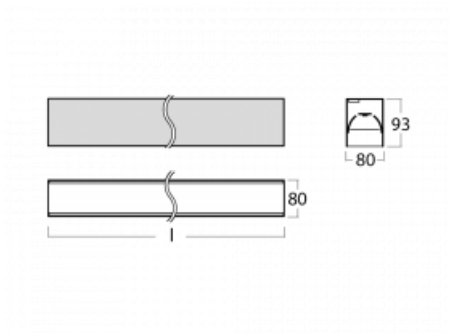

Luminaire

Lina80-S

05S-200B-15GGE/840, S

EPD®

Lina80-S luminaires are available in recessed, surface, suspended or wall mounted versions, including the illuminated corner segments. Lina80-S system luminaire can be used to create different shapes or long lines, with special joints that prevent any light to shine through, creating thus a seamless visual effect, suitable for small offices as well as big halls.

Technical drawing

Type of installation	Recessed, Surface, Wall mounted, Suspended, 3 circuit track
Light distribution	Direct
Luminaire shape	Linear
Colour of the luminaires	Silver
Material	Aluminium
Lifetime	L90/B50 50 000 hours
Warranty	5 years
Description of luminaires	Luminaire recessed/surface/wall mounted/suspended/3 circuit track
Dimensions	842 mm × 80 mm × 93 mm
Light source	LED MODUL
Type of optical system	MP PRO UGR
Luminous flux*	2070 lm
Colour Temperature	4000 K cool white
Luminous efficacy	127 lm/W
MacAdam Light source	2
Colour rendering index	80
UGR max. X=4H Y=8H, ρ=70,50,20	19

00-00352, K
 cable 3x0,75 2000mm

00-00358, K
 cable 3x0,75 4000mm

00-00360, K
 cable 3x0,75 6000mm

00-00363, K
 cable 5x1,5 2000mm

00-00364, K
 cable 5x1,5 4000mm

00-00365, K
 cable 5x1,5 6000mm

00-00370, S
 ceiling cup 80x80x32mm

00-21300, S
 Lipo80-S, Lina80-S -
 pendant profile for track
 luminaires; l = 1122mm

00-21301, S
 Lipo80-S, Lina80-S -
 pendant profile for track
 luminaires; l = 2242mm

00-51300, S
 set for suspension into
 3-phase track, non-
 dimmable luminaires