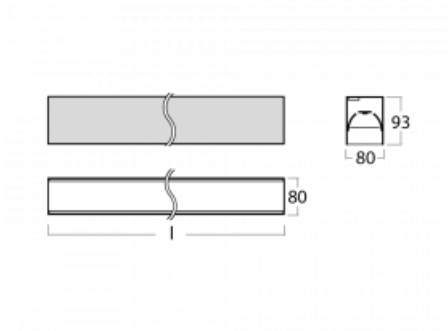

Luminaire

Lina80-S

05S-200B-15GGE/840, B

EPD[®]

Lina80-S luminaires are available in recessed, surface, suspended or wall mounted versions, including the illuminated corner segments. Lina80-S system luminaire can be used to create different shapes or long lines, with special joints that prevent any light to shine through, creating thus a seamless visual effect, suitable for small offices as well as big halls.

Technical drawing

Type of installation	Recessed, Surface, Wall mounted, Suspended, 3 circuit track
Light distribution	Direct
Luminaire shape	Linear
Colour of the luminaires	Black
Material	Aluminium
Lifetime	L90/B50 50 000 hours
Warranty	5 years
Description of luminaires	Luminaire recessed/surface/wall mounted/suspended/3 circuit track
Dimensions	842 mm × 80 mm × 93 mm
Light source	LED MODUL
Type of optical system	MP PRO UGR
Luminous flux*	2070 lm
Colour Temperature	4000 K cool white
Luminous efficacy	127 lm/W
MacAdam Light source	2
Colour rendering index	80
UGR max. X=4H Y=8H, ρ=70,50,20	19

00-21300, B
Lipo80-S, Lina80-S -
pendant profile for track
luminaires; l = 1122mm

00-21301, B
Lipo80-S, Lina80-S -
pendant profile for track
luminaires; l = 2242mm

00-51300, B
set for suspension into
3-phase track, non-
dimmable luminaires