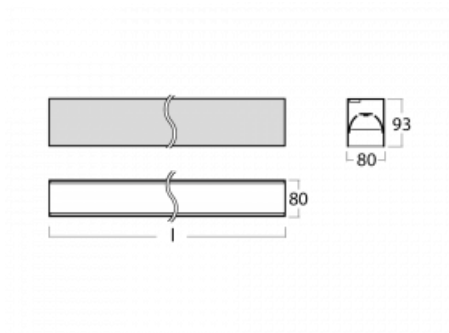

Luminaire

Lina80-S

05S-200B-15GGE/830, B

Lina80-S luminaires are available in recessed, surface, suspended or wall mounted versions, including the illuminated corner segments. Lina80-S system luminaire can be used to create different shapes or long lines, with special joints that prevent any light to shine through, creating thus a seamless visual effect, suitable for small offices as well as big halls.

Technical drawing

Type of installation	Recessed, Surface, Wall mounted, Suspended, 3 circuit track
Light distribution	Direct
Luminaire shape	Linear
Colour of the luminaires	Black
Material	Aluminium
Lifetime	L90/B50 50 000 hours
Warranty	5 years
Description of luminaires	Luminaire recessed/surface/wall mounted/suspended/3 circuit track
Dimensions	842 mm × 80 mm × 93 mm
Light source	LED MODUL
Type of optical system	MP PRO UGR
Luminous flux*	1980 lm
Colour Temperature	3000 K warm white
Luminous efficacy	121 lm/W
MacAdam Light source	2
Colour rendering index	80
UGR max. X=4H Y=8H, ρ=70,50,20	18.9

00-21300, B
 Lipo80-S, Lina80-S -
 pendant profile for track
 luminaires; l = 1122mm

00-21301, B
 Lipo80-S, Lina80-S -
 pendant profile for track
 luminaires; l = 2242mm

00-51300, B
 set for suspension into
 3-phase track, non-
 dimmable luminaires