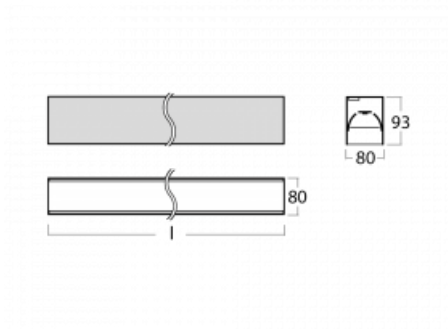

# Lina80-S

05S-200B-10GGM3/840, S

EPD®

Lina80-S luminaires are available in recessed, surface, suspended or wall mounted versions, including the illuminated corner segments. Lina80-S system luminaire can be used to create different shapes or long lines, with special joints that prevent any light to shine through, creating thus a seamless visual effect, suitable for small offices as well as big halls.

## Technical drawing

Type of installation	Recessed, Surface, Wall mounted, Suspended, 3 circuit track
Light distribution	Direct
Luminaire shape	Linear
Colour of the luminaires	Silver
Material	Aluminium
Lifetime	L90/B50 50 000 hours
Warranty	2 years
Description of luminaires	Luminaire recessed/surface/wall mounted/suspended/3 circuit track
Dimensions	561 mm × 80 mm × 93 mm
Light source	LED MODUL
Type of optical system	MP PRO UGR
Luminous flux*	1380 lm
Colour Temperature	4000 K cool white
Luminous efficacy	128 lm/W
MacAdam Light source	2
Colour rendering index	80
UGR max. X=4H Y=8H, ρ=70,50,20	19

**00-20700, S**  
2 pcs of wall fastening  
Lipo/Lina

**00-20900, F**  
bracket for installation  
of suspended type of  
profile as recessed  
trimless

**00-21300, S**  
Lipo80-S, Lina80-S -  
pendant profile for track  
luminaires; l = 1122mm