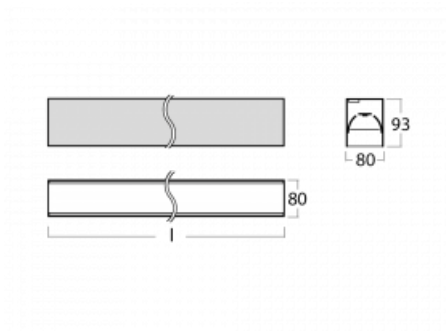

# Lina80-S

05S-200B-10GGM3/830, S

EPD®

Lina80-S luminaires are available in recessed, surface, suspended or wall mounted versions, including the illuminated corner segments. Lina80-S system luminaire can be used to create different shapes or long lines, with special joints that prevent any light to shine through, creating thus a seamless visual effect, suitable for small offices as well as big halls.

## Technical drawing

Type of installation	Recessed, Surface, Wall mounted, Suspended, 3 circuit track
Light distribution	Direct
Luminaire shape	Linear
Colour of the luminaires	Silver
Material	Aluminium
Lifetime	L90/B50 50 000 hours
Warranty	2 years
Description of luminaires	Luminaire recessed/surface/wall mounted/suspended/3 circuit track
Dimensions	561 mm × 80 mm × 93 mm
Light source	LED MODUL
Type of optical system	MP PRO UGR
Luminous flux*	1320 lm
Colour Temperature	3000 K warm white
Luminous efficacy	122 lm/W
MacAdam Light source	2
Colour rendering index	80
UGR max. X=4H Y=8H, ρ=70,50,20	18.9

**00-20700, S**  
2 pcs of wall fastening  
Lipo/Lina

**00-20900, F**  
bracket for installation  
of suspended type of  
profile as recessed  
trimless

**00-21300, S**  
Lipo80-S, Lina80-S -  
pendant profile for track  
luminaires; l = 1122mm

**00-21301, S**  
Lipo80-S, Lina80-S -  
pendant profile for track  
luminaires; l = 2242mm

**00-51300, S**  
set for suspension into  
3-phase track, non-  
dimmable luminaires

**00-51301, S**  
set for suspension into  
3-phase track, dimmable  
luminaires