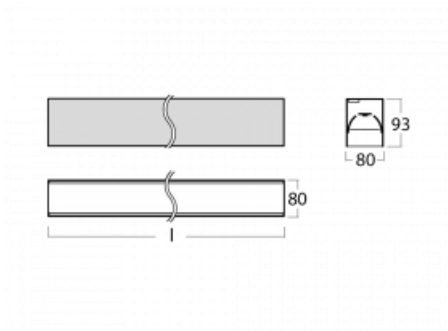

# Lina80-S

05S-200B-10GGE/840, W

EPD®

Lina80-S luminaires are available in recessed, surface, suspended or wall mounted versions, including the illuminated corner segments. Lina80-S system luminaire can be used to create different shapes or long lines, with special joints that prevent any light to shine through, creating thus a seamless visual effect, suitable for small offices as well as big halls.

## Technical drawing

Type of installation	Recessed, Surface, Wall mounted, Suspended, 3 circuit track
Light distribution	Direct
Luminaire shape	Linear
Colour of the luminaires	White
Material	Aluminium
Lifetime	L90/B50 50 000 hours
Warranty	5 years
Description of luminaires	Luminaire recessed/surface/wall mounted/suspended/3 circuit track
Dimensions	561 mm × 80 mm × 93 mm
Light source	LED MODUL
Type of optical system	MP PRO UGR
Luminous flux	1380 lm ± 10 %
Colour Temperature	4000 K cool white
Luminous efficacy	128 lm/W
MacAdam Light source	2
Colour rendering index	80
UGR max. X=4H Y=8H, ρ=70,50,20	19

**00-20700, W**  
2 pcs of wall fastening  
Lipo/Lina

**00-20900, F**  
bracket for installation  
of suspended type of  
profile as recessed  
trimless

**00-21300, W**  
Lipo80-S, Lina80-S -  
pendant profile for track  
luminaires; l = 1122mm

**00-21301, W**  
Lipo80-S, Lina80-S -  
pendant profile for track  
luminaires; l = 2242mm

**00-51300, W**  
set for suspension into  
3-phase track, non-  
dimmable luminaires

**00-51301, W**  
set for suspension into  
3-phase track, dimmable  
luminaires