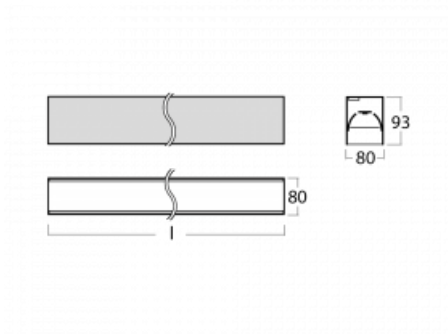

# Lina80-S

05S-200B-10GGE/840, W

EPD®

Lina80-S luminaires are available in recessed, surface, suspended or wall mounted versions, including the illuminated corner segments. Lina80-S system luminaire can be used to create different shapes or long lines, with special joints that prevent any light to shine through, creating thus a seamless visual effect, suitable for small offices as well as big halls.

## Technical drawing

Type of installation	Recessed, Surface, Wall mounted, Suspended, 3 circuit track
Light distribution	Direct
Luminaire shape	Linear
Colour of the luminaires	White
Material	Aluminium
Lifetime	L90/B50 50 000 hours
Warranty	5 years
Description of luminaires	Luminaire recessed/surface/wall mounted/suspended/3 circuit track
Dimensions	561 mm × 80 mm × 93 mm
Light source	LED MODUL
Type of optical system	MP PRO UGR
Luminous flux*	1380 lm
Colour Temperature	4000 K cool white
Luminous efficacy	128 lm/W
MacAdam Light source	2
Colour rendering index	80
UGR max. X=4H Y=8H, ρ=70,50,20	19

**00-21301, W**  
Lipo80-S, Lina80-S -  
pendant profile for track  
luminaires; l = 2242mm

**00-51300, W**  
set for suspension into  
3-phase track, non-  
dimmable luminaires

**00-51301, W**  
set for suspension into  
3-phase track, dimmable  
luminaires