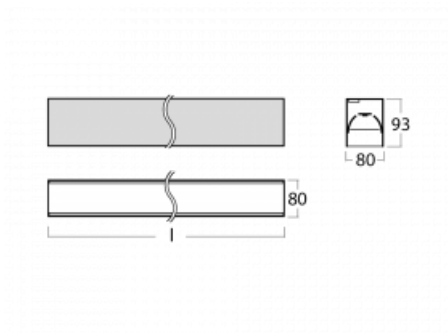

Luminaire

Lina80-S

05S-200B-10GGE/840, S

EPD®

Lina80-S luminaires are available in recessed, surface, suspended or wall mounted versions, including the illuminated corner segments. Lina80-S system luminaire can be used to create different shapes or long lines, with special joints that prevent any light to shine through, creating thus a seamless visual effect, suitable for small offices as well as big halls.

Technical drawing

Type of installation	Recessed, Surface, Wall mounted, Suspended, 3 circuit track
Light distribution	Direct
Luminaire shape	Linear
Colour of the luminaires	Silver
Material	Aluminium
Lifetime	L90/B50 50 000 hours
Warranty	5 years
Description of luminaires	Luminaire recessed/surface/wall mounted/suspended/3 circuit track
Dimensions	561 mm × 80 mm × 93 mm
Light source	LED MODUL
Type of optical system	MP PRO UGR
Luminous flux*	1380 lm
Colour Temperature	4000 K cool white
Luminous efficacy	128 lm/W
MacAdam Light source	2
Colour rendering index	80
UGR max. X=4H Y=8H, ρ=70,50,20	19

00-00352, K
 cable 3x0,75 2000mm

00-00358, K
 cable 3x0,75 4000mm

00-00360, K
 cable 3x0,75 6000mm

00-00363, K
 cable 5x1,5 2000mm

00-00364, K
 cable 5x1,5 4000mm

00-00365, K
 cable 5x1,5 6000mm

00-00370, S
 ceiling cup 80x80x32mm

00-21300, S
 Lipo80-S, Lina80-S -
 pendant profile for track
 luminaires; l = 1122mm

00-21301, S
 Lipo80-S, Lina80-S -
 pendant profile for track
 luminaires; l = 2242mm

00-51300, S
 set for suspension into
 3-phase track, non-
 dimmable luminaires