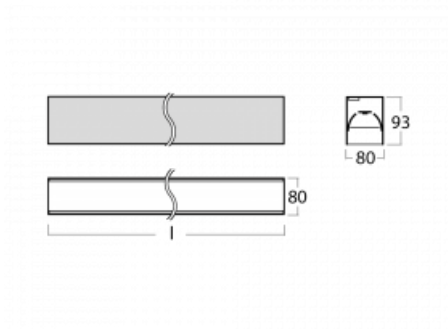

Luminaire

Lina80-S

05S-200B-10GGE/830, B

EPD®

Lina80-S luminaires are available in recessed, surface, suspended or wall mounted versions, including the illuminated corner segments. Lina80-S system luminaire can be used to create different shapes or long lines, with special joints that prevent any light to shine through, creating thus a seamless visual effect, suitable for small offices as well as big halls.

Technical drawing

| | |
|-----------------------------------|---|
| Type of installation | Recessed, Surface, Wall mounted, Suspended, 3 circuit track |
| Light distribution | Direct |
| Luminaire shape | Linear |
| Colour of the luminaires | Black |
| Material | Aluminium |
| Lifetime | L90/B50 50 000 hours |
| Warranty | 5 years |
| Description of luminaires | Luminaire recessed/surface/wall mounted/suspended/3 circuit track |
| Dimensions | 561 mm × 80 mm × 93 mm |
| Light source | LED MODUL |
| Type of optical system | MP PRO UGR |
| Luminous flux* | 1320 lm |
| Colour Temperature | 3000 K warm white |
| Luminous efficacy | 122 lm/W |
| MacAdam Light source | 2 |
| Colour rendering index | 80 |
| UGR max. X=4H Y=8H, ρ=70,50,20 | 18.9 |

00-21300, B
Lipo80-S, Lina80-S -
pendant profile for track
luminaires; l = 1122mm

00-21301, B
Lipo80-S, Lina80-S -
pendant profile for track
luminaires; l = 2242mm

00-51300, B
set for suspension into
3-phase track, non-
dimmable luminaires