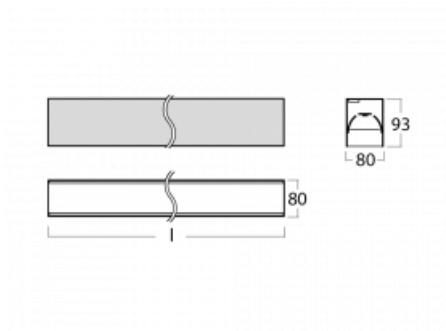

# Lina80-S

05S-200B-10GGD/840, S

EPD®

Lina80-S luminaires are available in recessed, surface, suspended or wall mounted versions, including the illuminated corner segments. Lina80-S system luminaire can be used to create different shapes or long lines, with special joints that prevent any light to shine through, creating thus a seamless visual effect, suitable for small offices as well as big halls.

## Technical drawing

Type of installation	Recessed, Surface, Wall mounted, Suspended, 3 circuit track
Light distribution	Direct
Luminaire shape	Linear
Colour of the luminaires	Silver
Material	Aluminium
Lifetime	L90/B50 50 000 hours
Warranty	5 years
Description of luminaires	Luminaire recessed/surface/wall mounted/suspended/3 circuit track
Dimensions	561 mm × 80 mm × 93 mm
Light source	LED MODUL
Type of optical system	MP PRO UGR
Luminous flux*	1380 lm
Colour Temperature	4000 K cool white
Luminous efficacy	128 lm/W
MacAdam Light source	2
Colour rendering index	80
UGR max. X=4H Y=8H, ρ=70,50,20	19