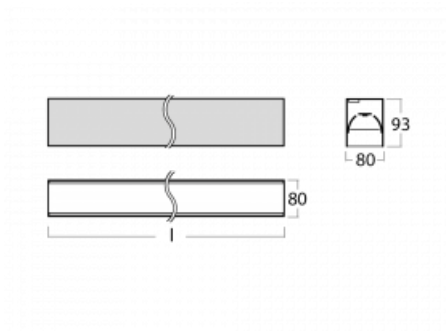

# Lina80-S

05S-200B-10GGD/830, S

EPD®

Lina80-S luminaires are available in recessed, surface, suspended or wall mounted versions, including the illuminated corner segments. Lina80-S system luminaire can be used to create different shapes or long lines, with special joints that prevent any light to shine through, creating thus a seamless visual effect, suitable for small offices as well as big halls.

## Technical drawing

Type of installation	Recessed, Surface, Wall mounted, Suspended, 3 circuit track
Light distribution	Direct
Luminaire shape	Linear
Colour of the luminaires	Silver
Material	Aluminium
Lifetime	L90/B50 50 000 hours
Warranty	5 years
Description of luminaires	Luminaire recessed/surface/wall mounted/suspended/3 circuit track
Dimensions	561 mm × 80 mm × 93 mm
Light source	LED MODUL
Type of optical system	MP PRO UGR
Luminous flux*	1320 lm
Colour Temperature	3000 K warm white
Luminous efficacy	122 lm/W
MacAdam Light source	2
Colour rendering index	80
UGR max. X=4H Y=8H, ρ=70,50,20	18.9