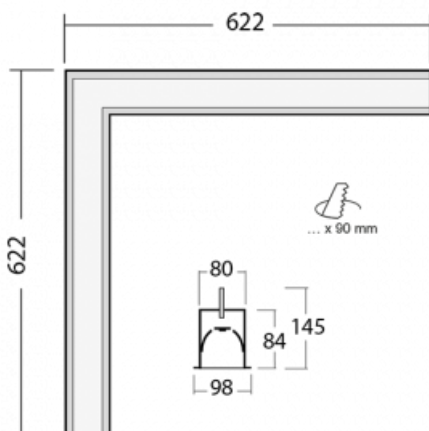

# Lina80-S

05S-020K-20GGE/840, W

EPD®

Lina80-S luminaires are available in recessed, surface, suspended or wall mounted versions, including the illuminated corner segments. Lina80-S system luminaire can be used to create different shapes or long lines, with special joints that prevent any light to shine through, creating thus a seamless visual effect, suitable for small offices as well as big halls.

## Technical drawing

|  |                         |
|--|-------------------------|
| Type of installation                   | Recessed                |
| Light distribution                     | Direct                  |
| Luminaire shape                        | Corner                  |
| Colour of the luminaires               | White                   |
| Material                               | Aluminium               |
| Lifetime                               | L90/B50 50 000 hours    |
| Warranty                               | 5 years                 |
| Description of luminaires              | Luminaire recessed      |
| Dimensions                             | 622 mm × 622 mm × 84 mm |
| Weight                                 | 5.2 kg                  |
| Light source                           | LED MODUL               |
| Type of optical system                 | Opal diffuser           |
| Luminous flux*                         | 3270 lm                 |
| Colour Temperature                     | 4000 K cool white       |
| Luminous efficacy                      | 132 lm/W                |
| MacAdam Light source                   | 2                       |
| Colour rendering index                 | 80                      |
| UGR max. X=4H<br>Y=8H, $\rho=70,50,20$ | 24.8                    |