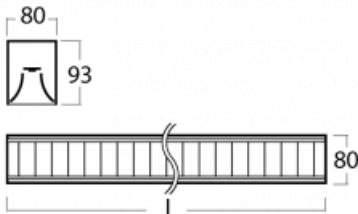

Technical drawing