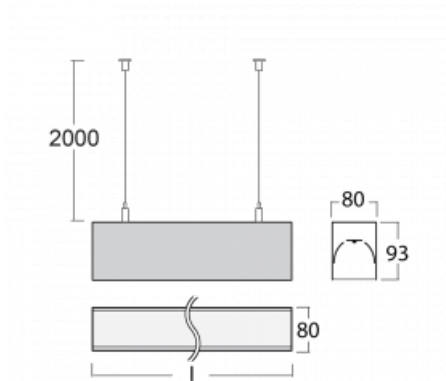

## Technical drawing

|                                   |                         |
|-----------------------------------|-------------------------|
| Type of installation              | Suspended               |
| Light distribution                | Direct                  |
| Luminaire shape                   | Linear                  |
| Colour of the luminaires          | Silver                  |
| Material                          | Aluminium               |
| Lifetime                          | L80/B10 70 000 hours    |
| Warranty                          | 60 months               |
| Description of luminaires         | Luminaire suspended     |
| Dimensions                        | 3371 mm × 80 mm × 93 mm |
| Light source                      | LED MODUL               |
| Type of optical system            | Microprisma             |
| Luminous flux                     | 13480 lm ± 10 %         |
| Colour Temperature                | 4000 K cool white       |
| Luminous efficacy                 | 103 lm/W                |
| MacAdam Light source              | 2                       |
| Colour rendering index            | 80                      |
| UGR max. X=4H<br>Y=8H, ρ=70,50,20 | 22.2                    |