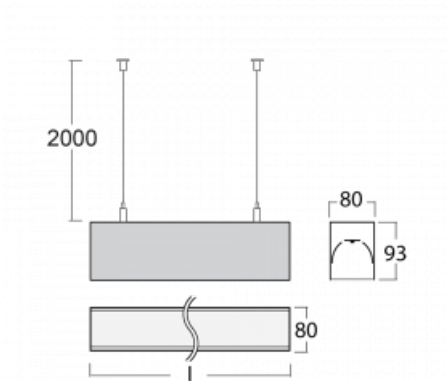

## Technical drawing

|                                   |                        |
|-----------------------------------|------------------------|
| Type of installation              | Suspended              |
| Light distribution                | Direct                 |
| Luminaire shape                   | Linear                 |
| Colour of the luminaires          | Silver                 |
| Material                          | Aluminium              |
| Lifetime                          | L90/B50 60 000 hours   |
| Warranty                          | 60 months              |
| Description of luminaires         | Luminaire suspended    |
| Dimensions                        | 842 mm × 80 mm × 93 mm |
| Light source                      | LED MODUL              |
| Type of optical system            | Microprisma            |
| Luminous flux                     | 710 lm ± 10 %          |
| Colour Temperature                | 4000 K cool white      |
| Luminous efficacy                 | 120 lm/W               |
| MacAdam Light source              | 2                      |
| Colour rendering index            | 80                     |
| UGR max. X=4H<br>Y=8H, ρ=70,50,20 | 16.8                   |