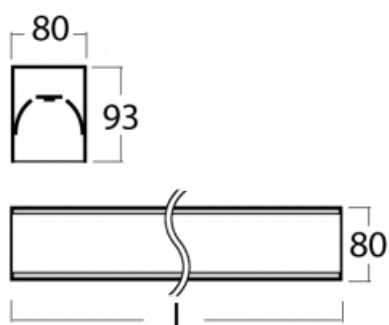

## Technical drawing

|                                   |                         |
|-----------------------------------|-------------------------|
| Type of installation              | Surface                 |
| Light distribution                | Direct                  |
| Luminaire shape                   | Linear                  |
| Colour of the luminaires          | Silver                  |
| Material                          | Aluminium               |
| Lifetime                          | L80/B10 70 000 hours    |
| Warranty                          | 5 years                 |
| Description of luminaires         | Luminaire surface       |
| Dimensions                        | 1683 mm × 80 mm × 93 mm |
| Light source                      | LED MODUL               |
| Type of optical system            | Opal diffuser           |
| Luminous flux*                    | 7650 lm                 |
| Colour Temperature                | 3000 K warm white       |
| Luminous efficacy                 | 116 lm/W                |
| MacAdam Light source              | 2                       |
| Colour rendering index            | 80                      |
| UGR max. X=4H<br>Y=8H, ρ=70,50,20 | 26.6                    |