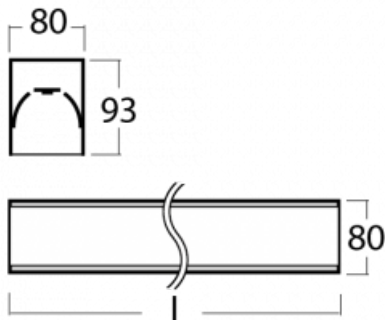

### Technical drawing

|                                   |                         |
|-----------------------------------|-------------------------|
| Type of installation              | Surface                 |
| Light distribution                | Direct                  |
| Luminaire shape                   | Linear                  |
| Colour of the luminaires          | Black                   |
| Material                          | Aluminium               |
| Lifetime                          | L90/B50 60 000 hours    |
| Warranty                          | 5 years                 |
| Description of luminaires         | Luminaire surface       |
| Dimensions                        | 1683 mm × 80 mm × 93 mm |
| Light source                      | LED MODUL               |
| Type of optical system            | Opal diffuser           |
| Luminous flux*                    | 3050 lm                 |
| Colour Temperature                | 3000 K warm white       |
| Luminous efficacy                 | 137 lm/W                |
| MacAdam Light source              | 2                       |
| Colour rendering index            | 80                      |
| UGR max. X=4H<br>Y=8H, ρ=70,50,20 | 23.4                    |