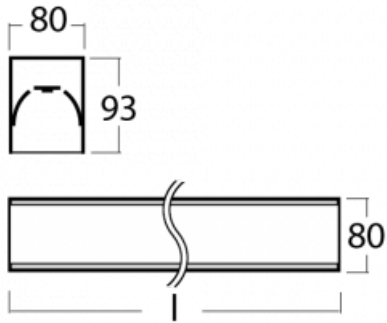

### Technical drawing

|                                   |                        |
|-----------------------------------|------------------------|
| Type of installation              | Surface                |
| Light distribution                | Direct                 |
| Luminaire shape                   | Linear                 |
| Colour of the luminaires          | Black                  |
| Material                          | Aluminium              |
| Lifetime                          | L90/B50 60 000 hours   |
| Warranty                          | 5 years                |
| Description of luminaires         | Luminaire surface      |
| Dimensions                        | 566 mm × 80 mm × 93 mm |
| Light source                      | LED MODUL              |
| Type of optical system            | Opal diffuser          |
| Luminous flux*                    | 1630 lm                |
| Colour Temperature                | 4000 K cool white      |
| Luminous efficacy                 | 131 lm/W               |
| MacAdam Light source              | 2                      |
| Colour rendering index            | 80                     |
| UGR max. X=4H<br>Y=8H, ρ=70,50,20 | 25                     |